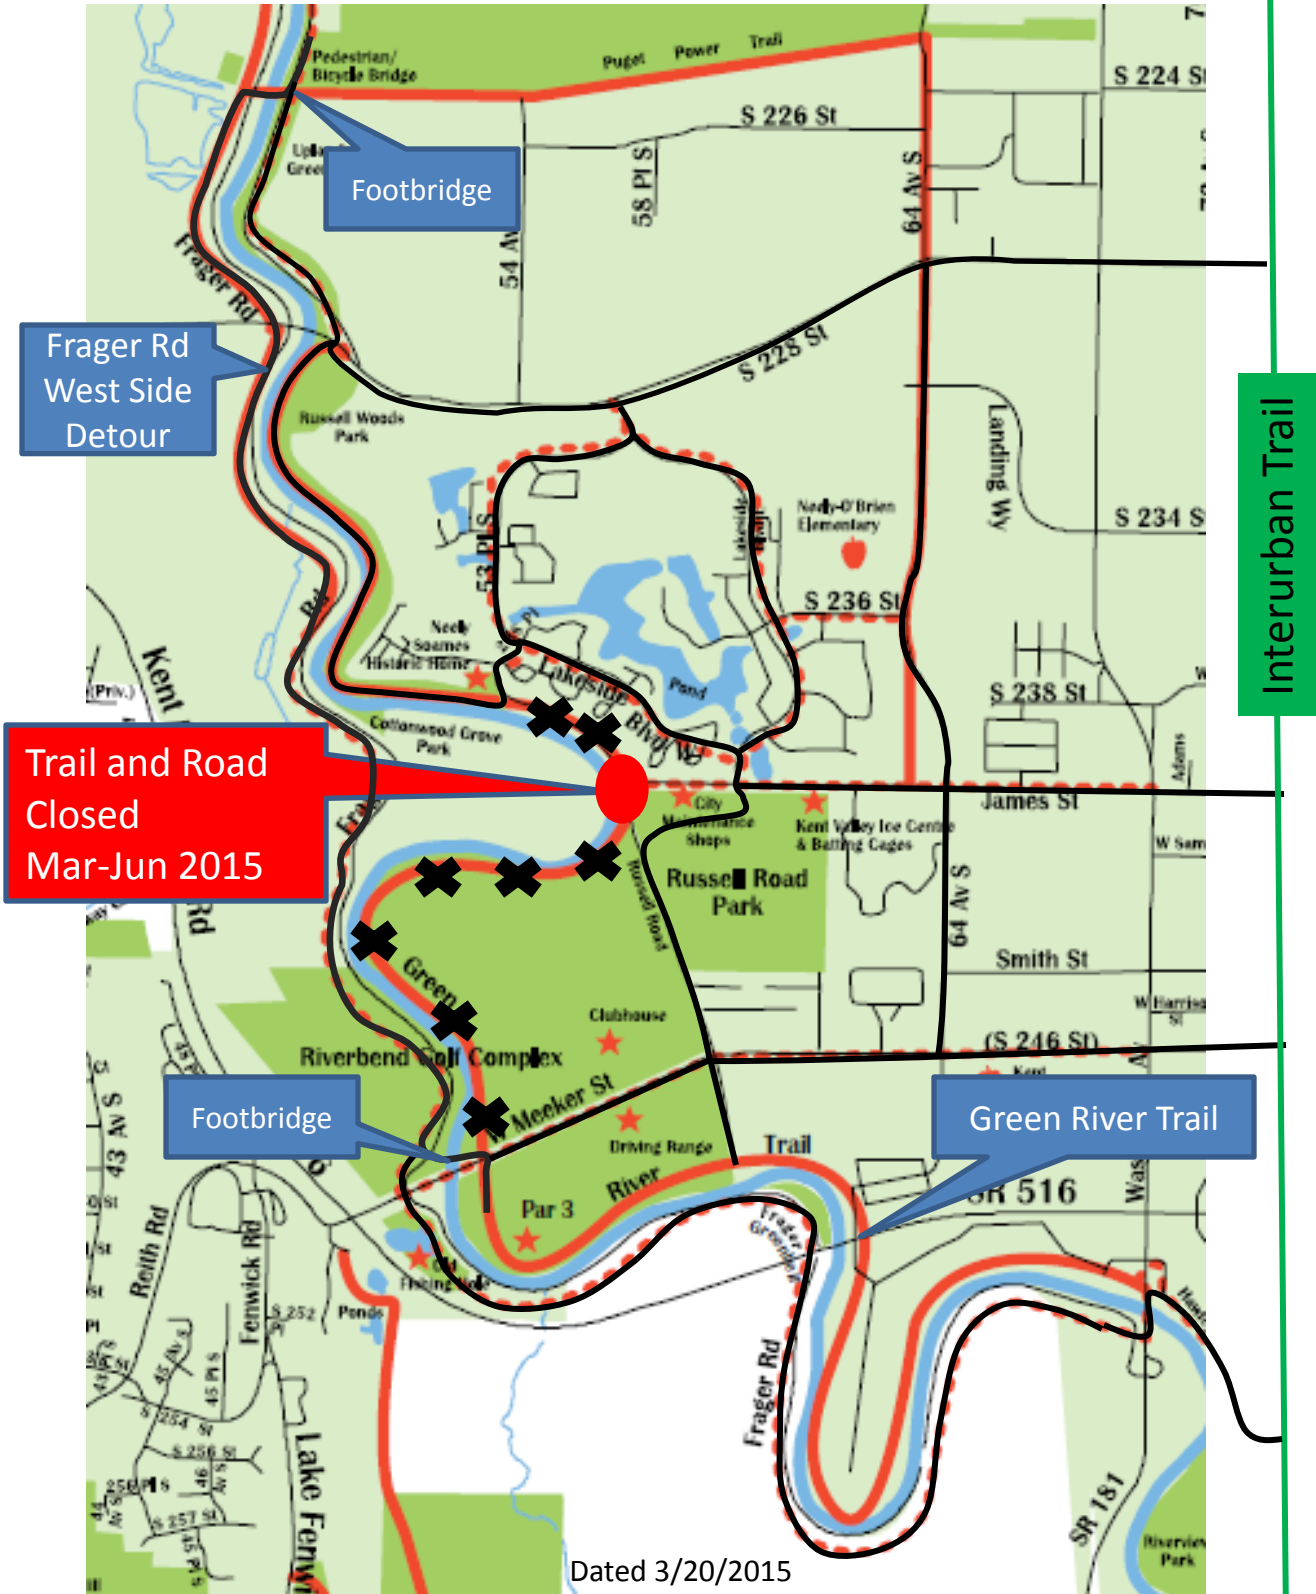

# Green River Trail , Russell Road and James Street Closure Mar – Jun 2015 Use these detour ideas at your own risk!

✘ = Trail dead end

~ = Detour Ideas

Kent, WA